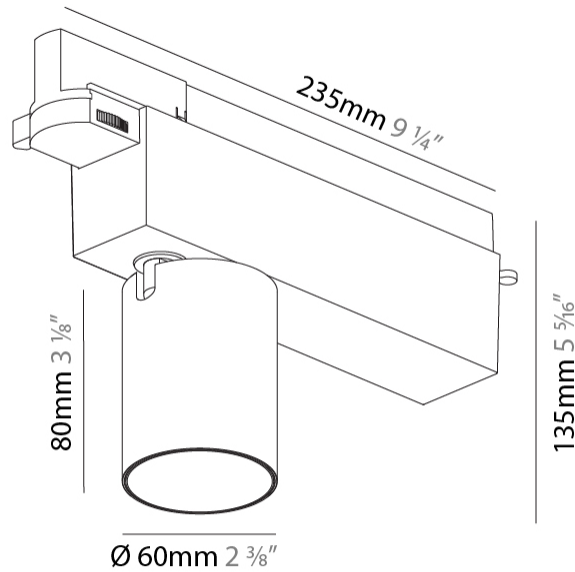

GENERAL

Series: Centriq
 Subseries: Centriq 60
 Brand: Prolicht
 Division: Architectural
 Mounting Type: Track
 Mounting Location: Ceiling
 Subcategory: Spots

PHYSICAL

Shape: Cylinder
 Diameter (mm): 60
 Diameter (in): 2 3/8
 Length (mm): 235
 Length (in): 9 1/4
 Height (mm): 135
 Height (in): 5 5/16
 Light Distribution: Adjustable / Direct
 Weight (kg): 0.897
 Weight (lbs): 1.977
 Installation Requirement: Track or profile system
 Fixture Finish: SSR / BKV / CWI / CRY / HAB / LAG / UFT / ITA / RUA / RUR / MIC / FTG / MYG / TWT / LOD / PUS / FRO / FUP / KIA / POP / BLS / SPG / MEY / GOH / GUM / CHC / COM / ABZ / JAG / OBR / MOS / ROR
 Fixture Material: Aluminum

OPTICAL

Reflector: 20 / 40 / 60
 Adjustability: Rotational 340°; Tilt 90°
 Upon Request: Special Beam Angles

RATINGS AND CERTIFICATIONS

Certified By: Certified for North American Standards
 IP rating: IP20

GENERAL

Series: Centriq
 Subseries: Centriq 60
 Brand: Prolicht
 Division: Architectural
 Mounting Type: Track
 Mounting Location: Ceiling
 Subcategory: Spots

PHYSICAL

Shape: Cylinder
 Diameter (mm): 60
 Diameter (in): 2 3/8
 Length (mm): 235
 Length (in): 9 1/4
 Height (mm): 135
 Height (in): 5 5/16
 Light Distribution: Adjustable / Direct
 Weight (kg): 0.7
 Weight (lbs): 1.54
 Installation Requirement: Track or profile system
 Fixture Finish: SSR / BKV / CWI / CRY / HAB / LAG / UFT / ITA / RUA / RUR / MIC / FTG / MYG / TWT / LOD / PUS / FRO / FUP / KIA / POP / BLS / SPG / MEY / GOH / GUM / CHC / COM / ABZ / JAG / OBR / MOS / ROR
 Fixture Material: Aluminum Die Cast