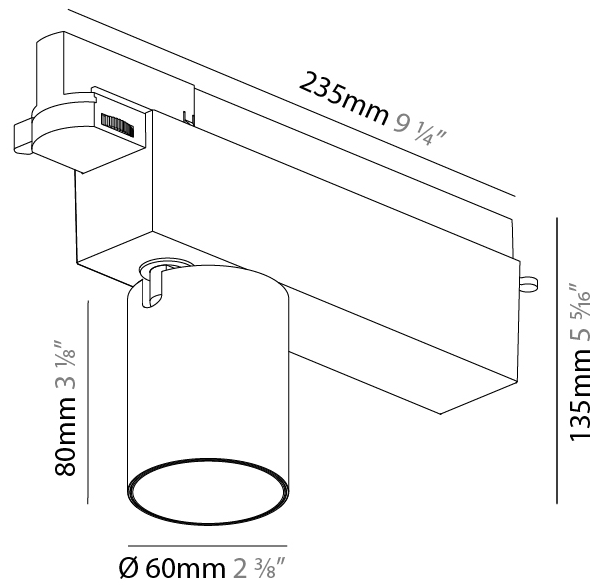

Series: Centriq
Subseries: Centriq 60
Brand: Prolicht
Division: Architectural
Mounting Type: Track
Mounting Location: Ceiling
Subcategory: Spots

PHYSICAL

Shape: Cylinder
Diameter (mm): 60
Diameter (in): 2 3/8
Length (mm): 235
Length (in): 9 1/4
Height (mm): 135
Height (in): 5 5/16
Light Distribution: Adjustable / Direct
Weight (kg): 0.7
Weight (lbs): 1.54
Installation Requirement: Track or profile system
Fixture Finish: SSR / BKV / CWI / CRY / HAB / LAG / UFT / ITA / RUA / RUR / MIC / FTG / MYG / TWT / LOD / PUS / FRO / FUP / KIA / POP / BLS / SPG / MEY / GOH / GUM / CHC / COM / ABZ / JAG / OBR / MOS / ROR
Fixture Material: Aluminum Die Cast

ELECTRICAL

Lamp Type: LED (Zhaga Standard)
Input Wattage (W): 12 / 15
Total Output Wattage (W): 10.8 / 13.5
Dimming: Tri-Mode (Non-Dimming and Phase Dimming (120Vac only) and 0-10V Dimming)
Driver Included: Yes
Driver Location: Integrated
Driver Type: Constant Current - Universal
Driver Class: Class 2
Input Voltage (V): 120 - 277
Constant Current (MA): 350

LED

Number of LEDs: 1
Color Temperature (°K): 2700 / 3000 / 3500 / 4000
Max. Delivered Lumen (lm): 520 / 580 / 627 / 640
Nominal Lumen (lm): 960 / 1070 / 1156 / 1180
CRI: >90 CRI
Lamp Life (hrs): 50000
Upon Request: Special Color Temperature Special Led

OPTICAL

Beam Angle: 8
Adjustability: Rotational 340°; Tilt 90°
Upon Request: Special Beam Angles

RATINGS AND CERTIFICATIONS

Certified By: Certified for North American Standards
IP rating: IP20